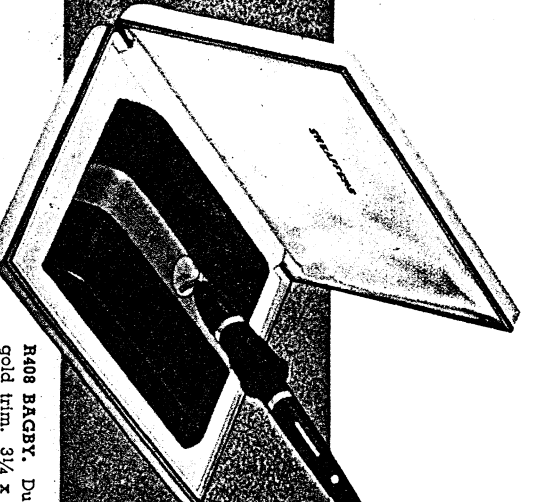

R348 BAESB. Black Carrara. 3 3/4 x 6 1/2 inches. Monogram plate. With LIFETIME Pen $15.00.

R425 BAGDW. Natural Bronze with Sterling trim. 4" x 6 1/2". With Number 5 Pen $15.00.

R368 BAEWE. Brown Onyx. 4 7/8" x 5 3/4". Gold name plate. With LIFETIME Pen $15.00.

R408 BAGBY. Duo Bronze with gold trim. 3 1/4 x 5 inches. Furnished with special gift case. With LIFETIME Pen $15.00.